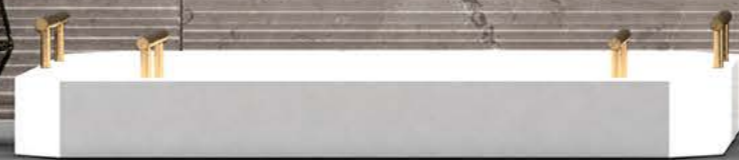

VISTA
Wall Tile

**Modern, romantic and chic:
lots of delicate nuances for
styles that are different but
always bon ton**