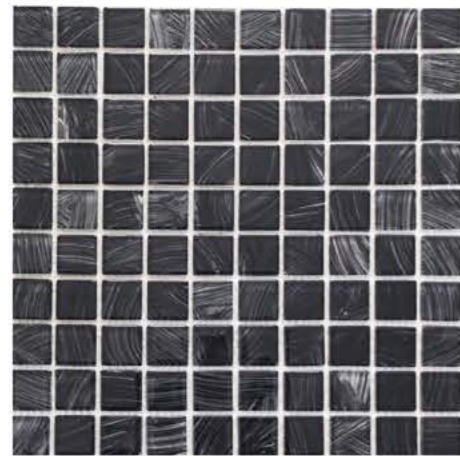

Size: 15x15MM
Sheet: 300x300MM
Color: Black

Mosaic Glass
ST31

Size: 25x25MM
Sheet: 300x300MM
Color: Black