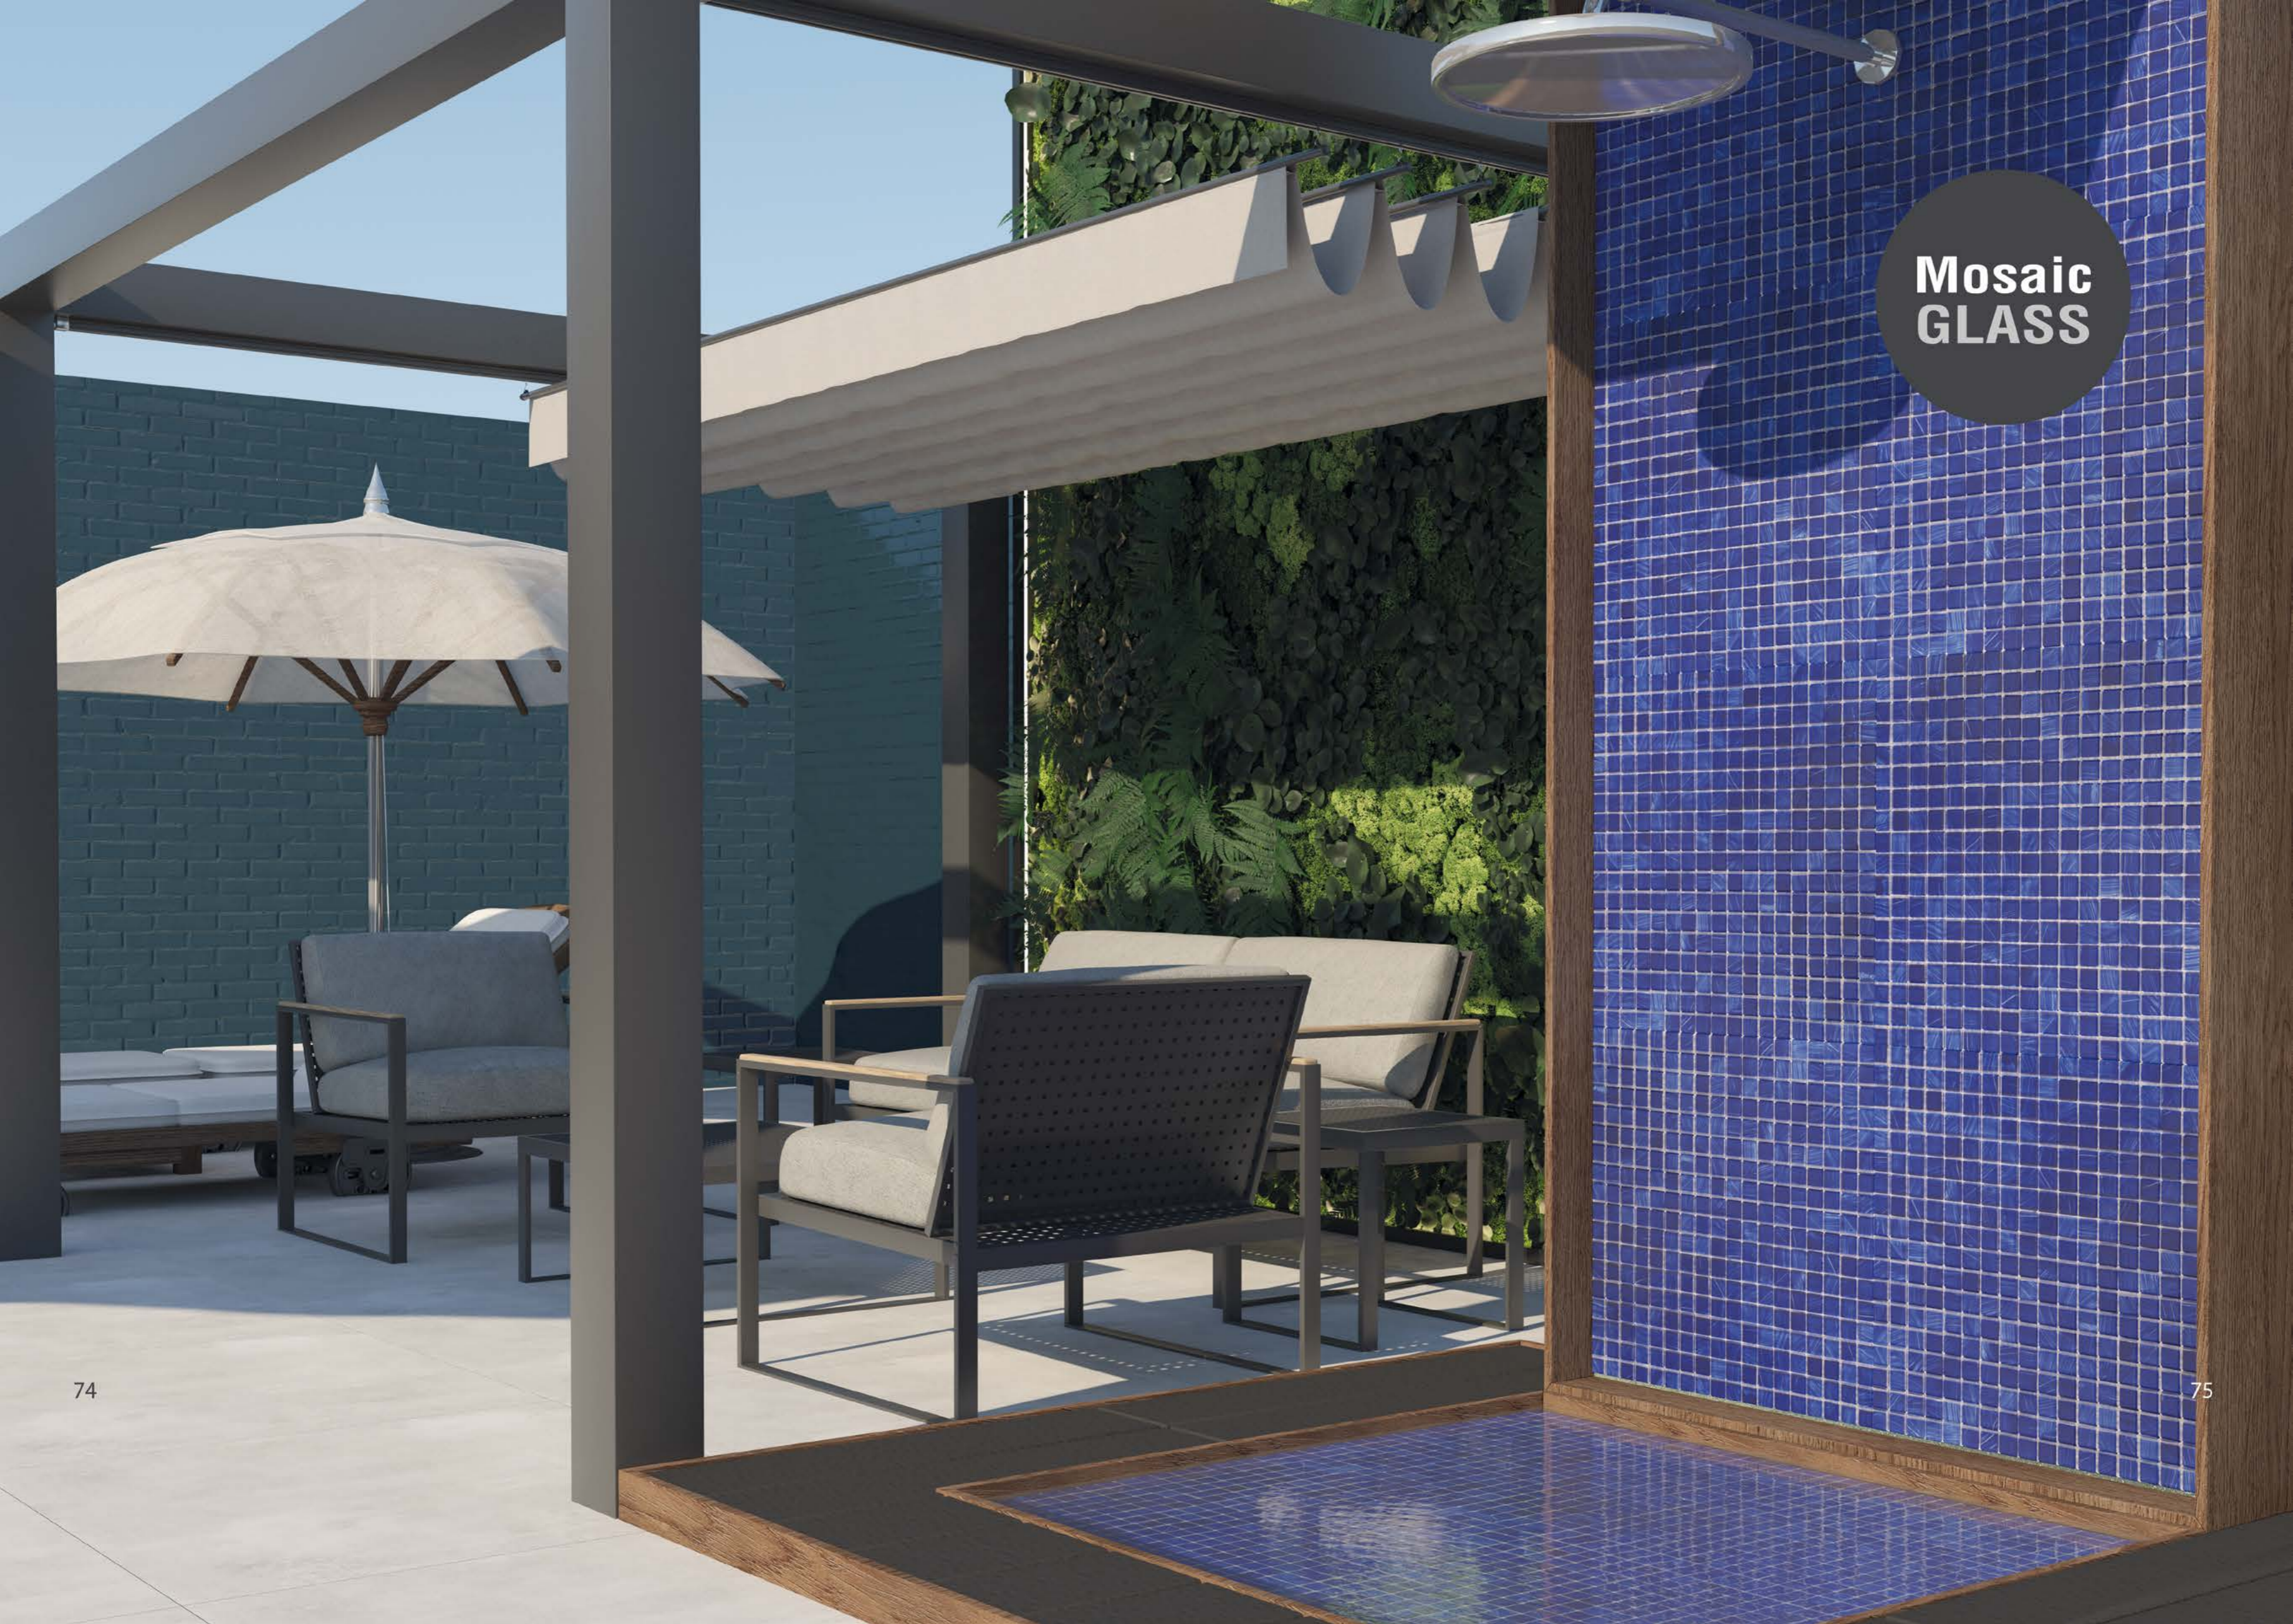

**Mosaic
GLASS**

**Mosaic
GLASS**

Mosaic Glass
ST35

Size: 15x15MM
Sheet: 300x300MM
Color: Blue

Mosaic Glass
ST36

Size: 25x25MM
Sheet: 300x300MM
Color: Blue

- Indoor
- Outdoor
- Floor Tile
- Wall Tile
- Swimming Pools
- Patio
- Reception
- Kitchen
- Bathroom