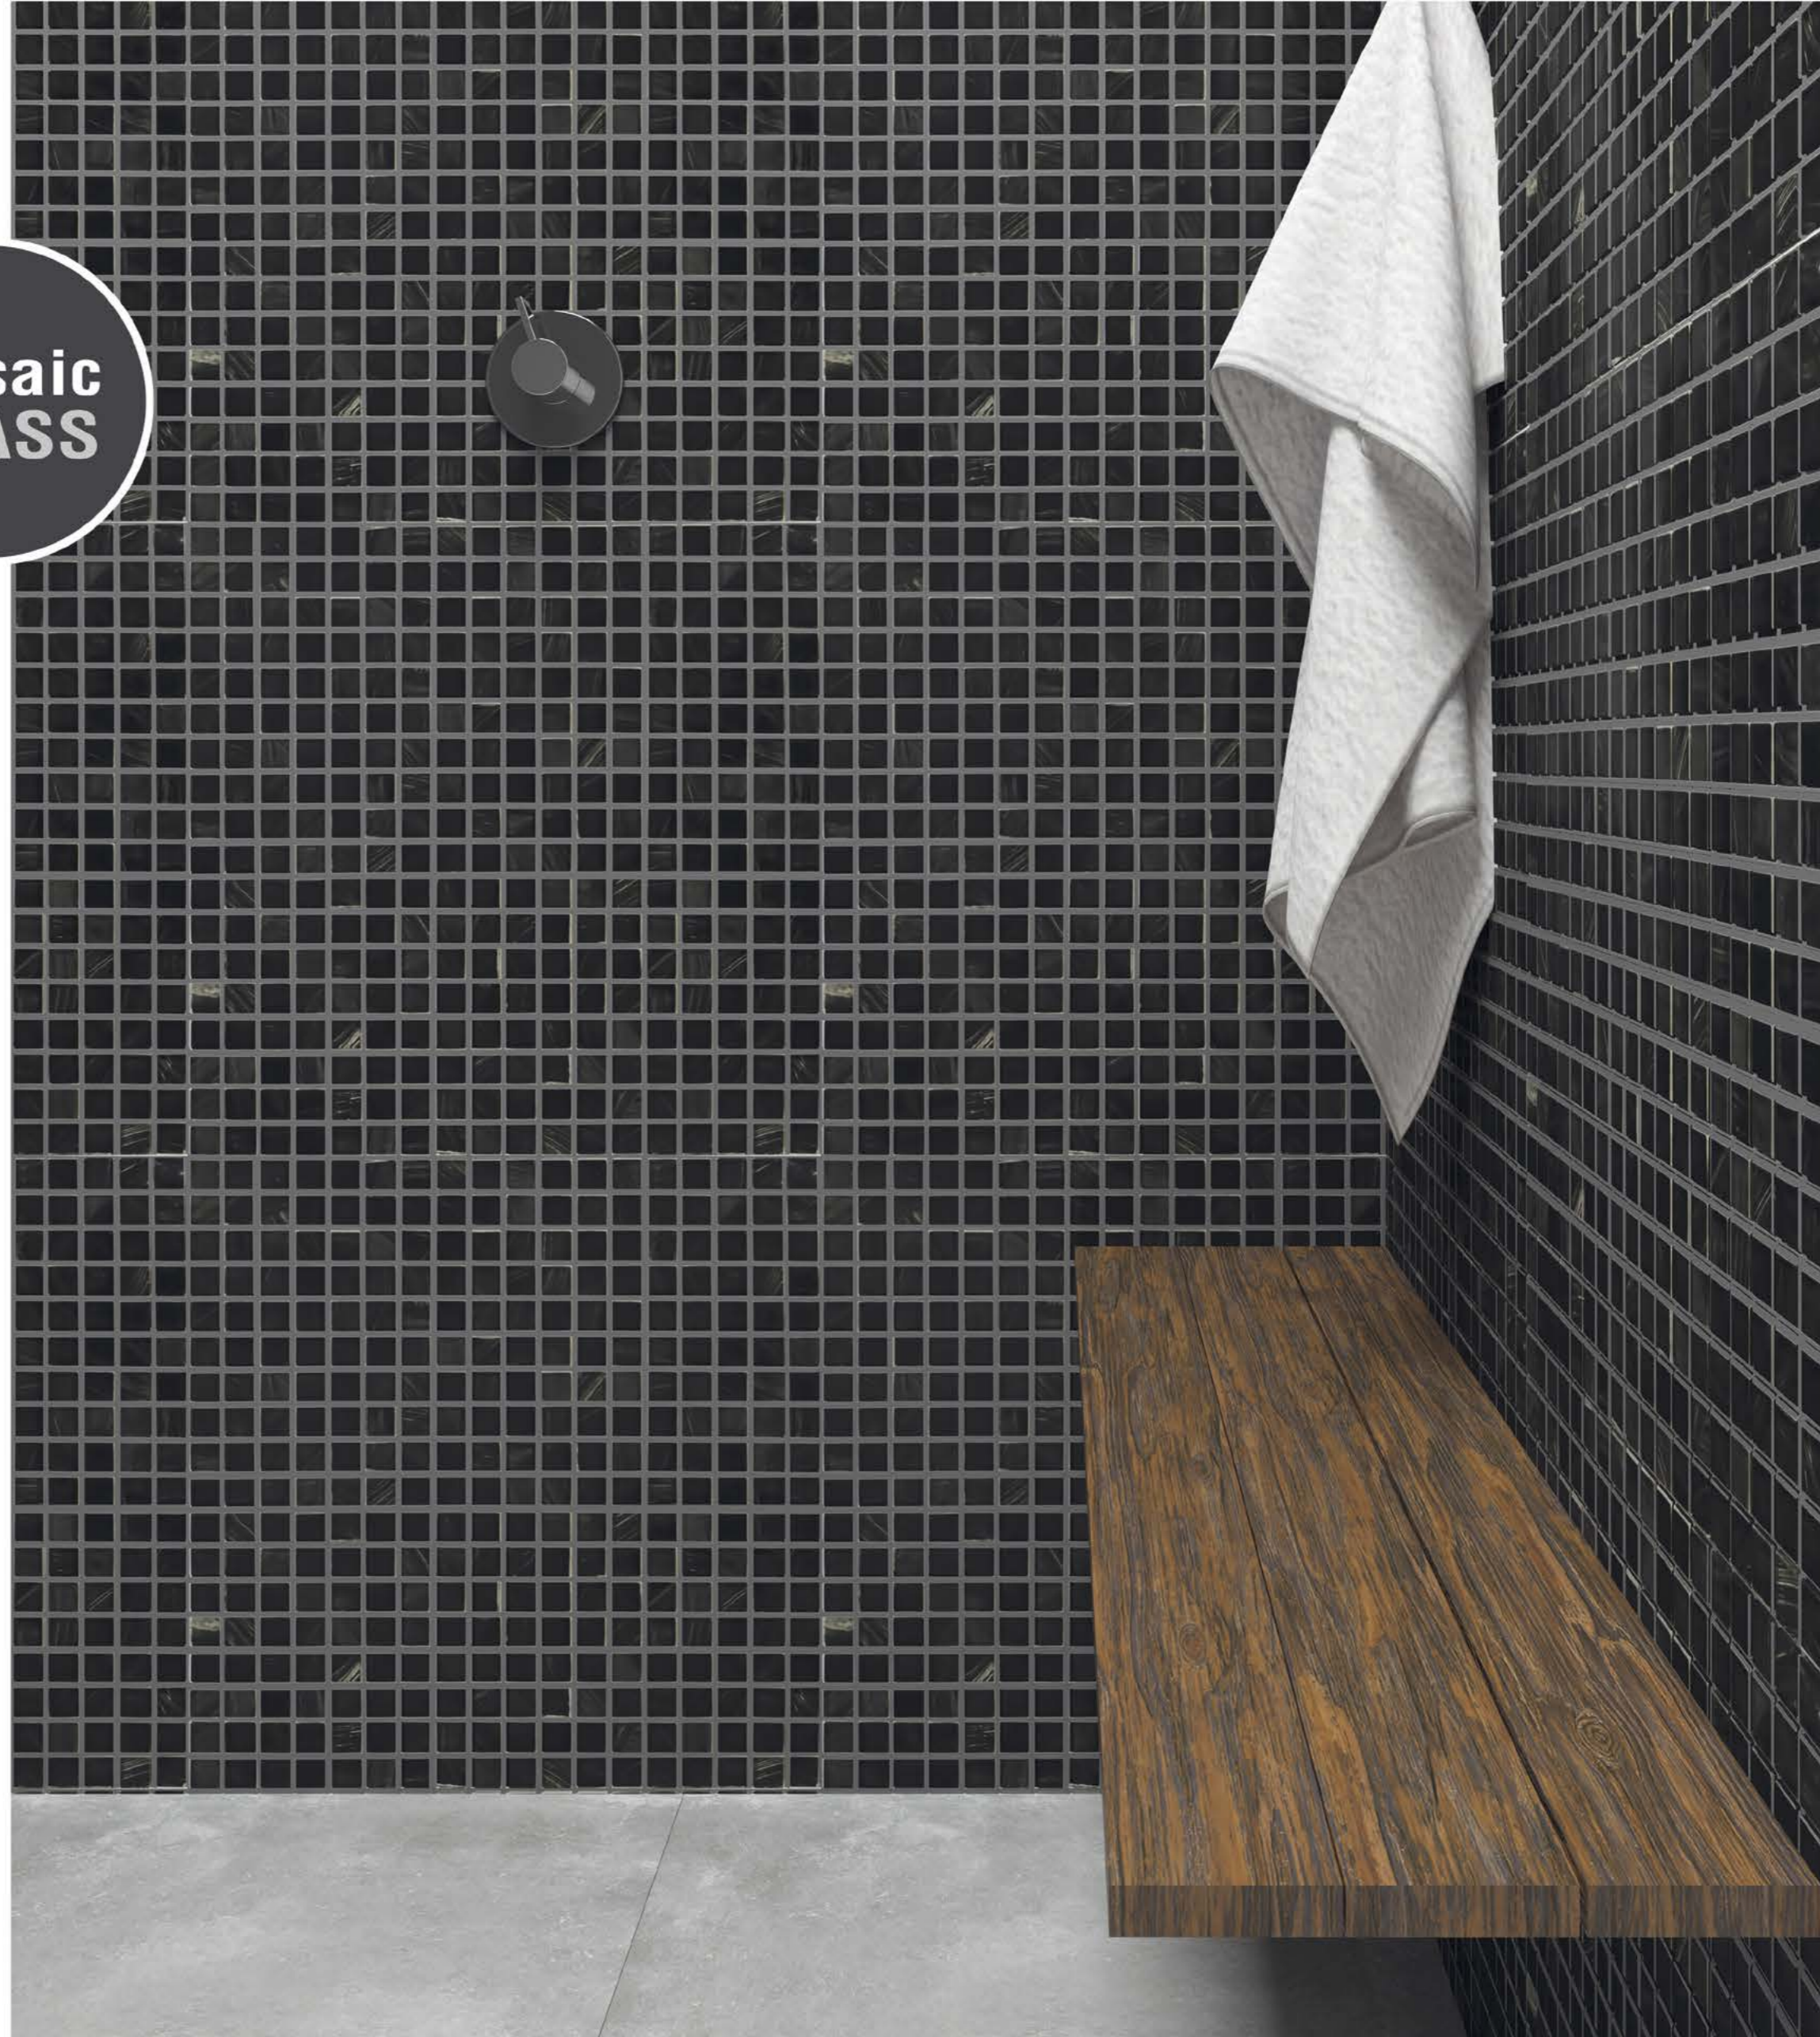

Mosaic
Glass,,

Mosaic GLASS

Mosaic Glass
ST30

Size: 15x15MM
Sheet: 300x300MM
Color: Black

Mosaic Glass
ST31

Size: 25x25MM
Sheet: 300x300MM
Color: Black

25x25 MM

Code: ST31