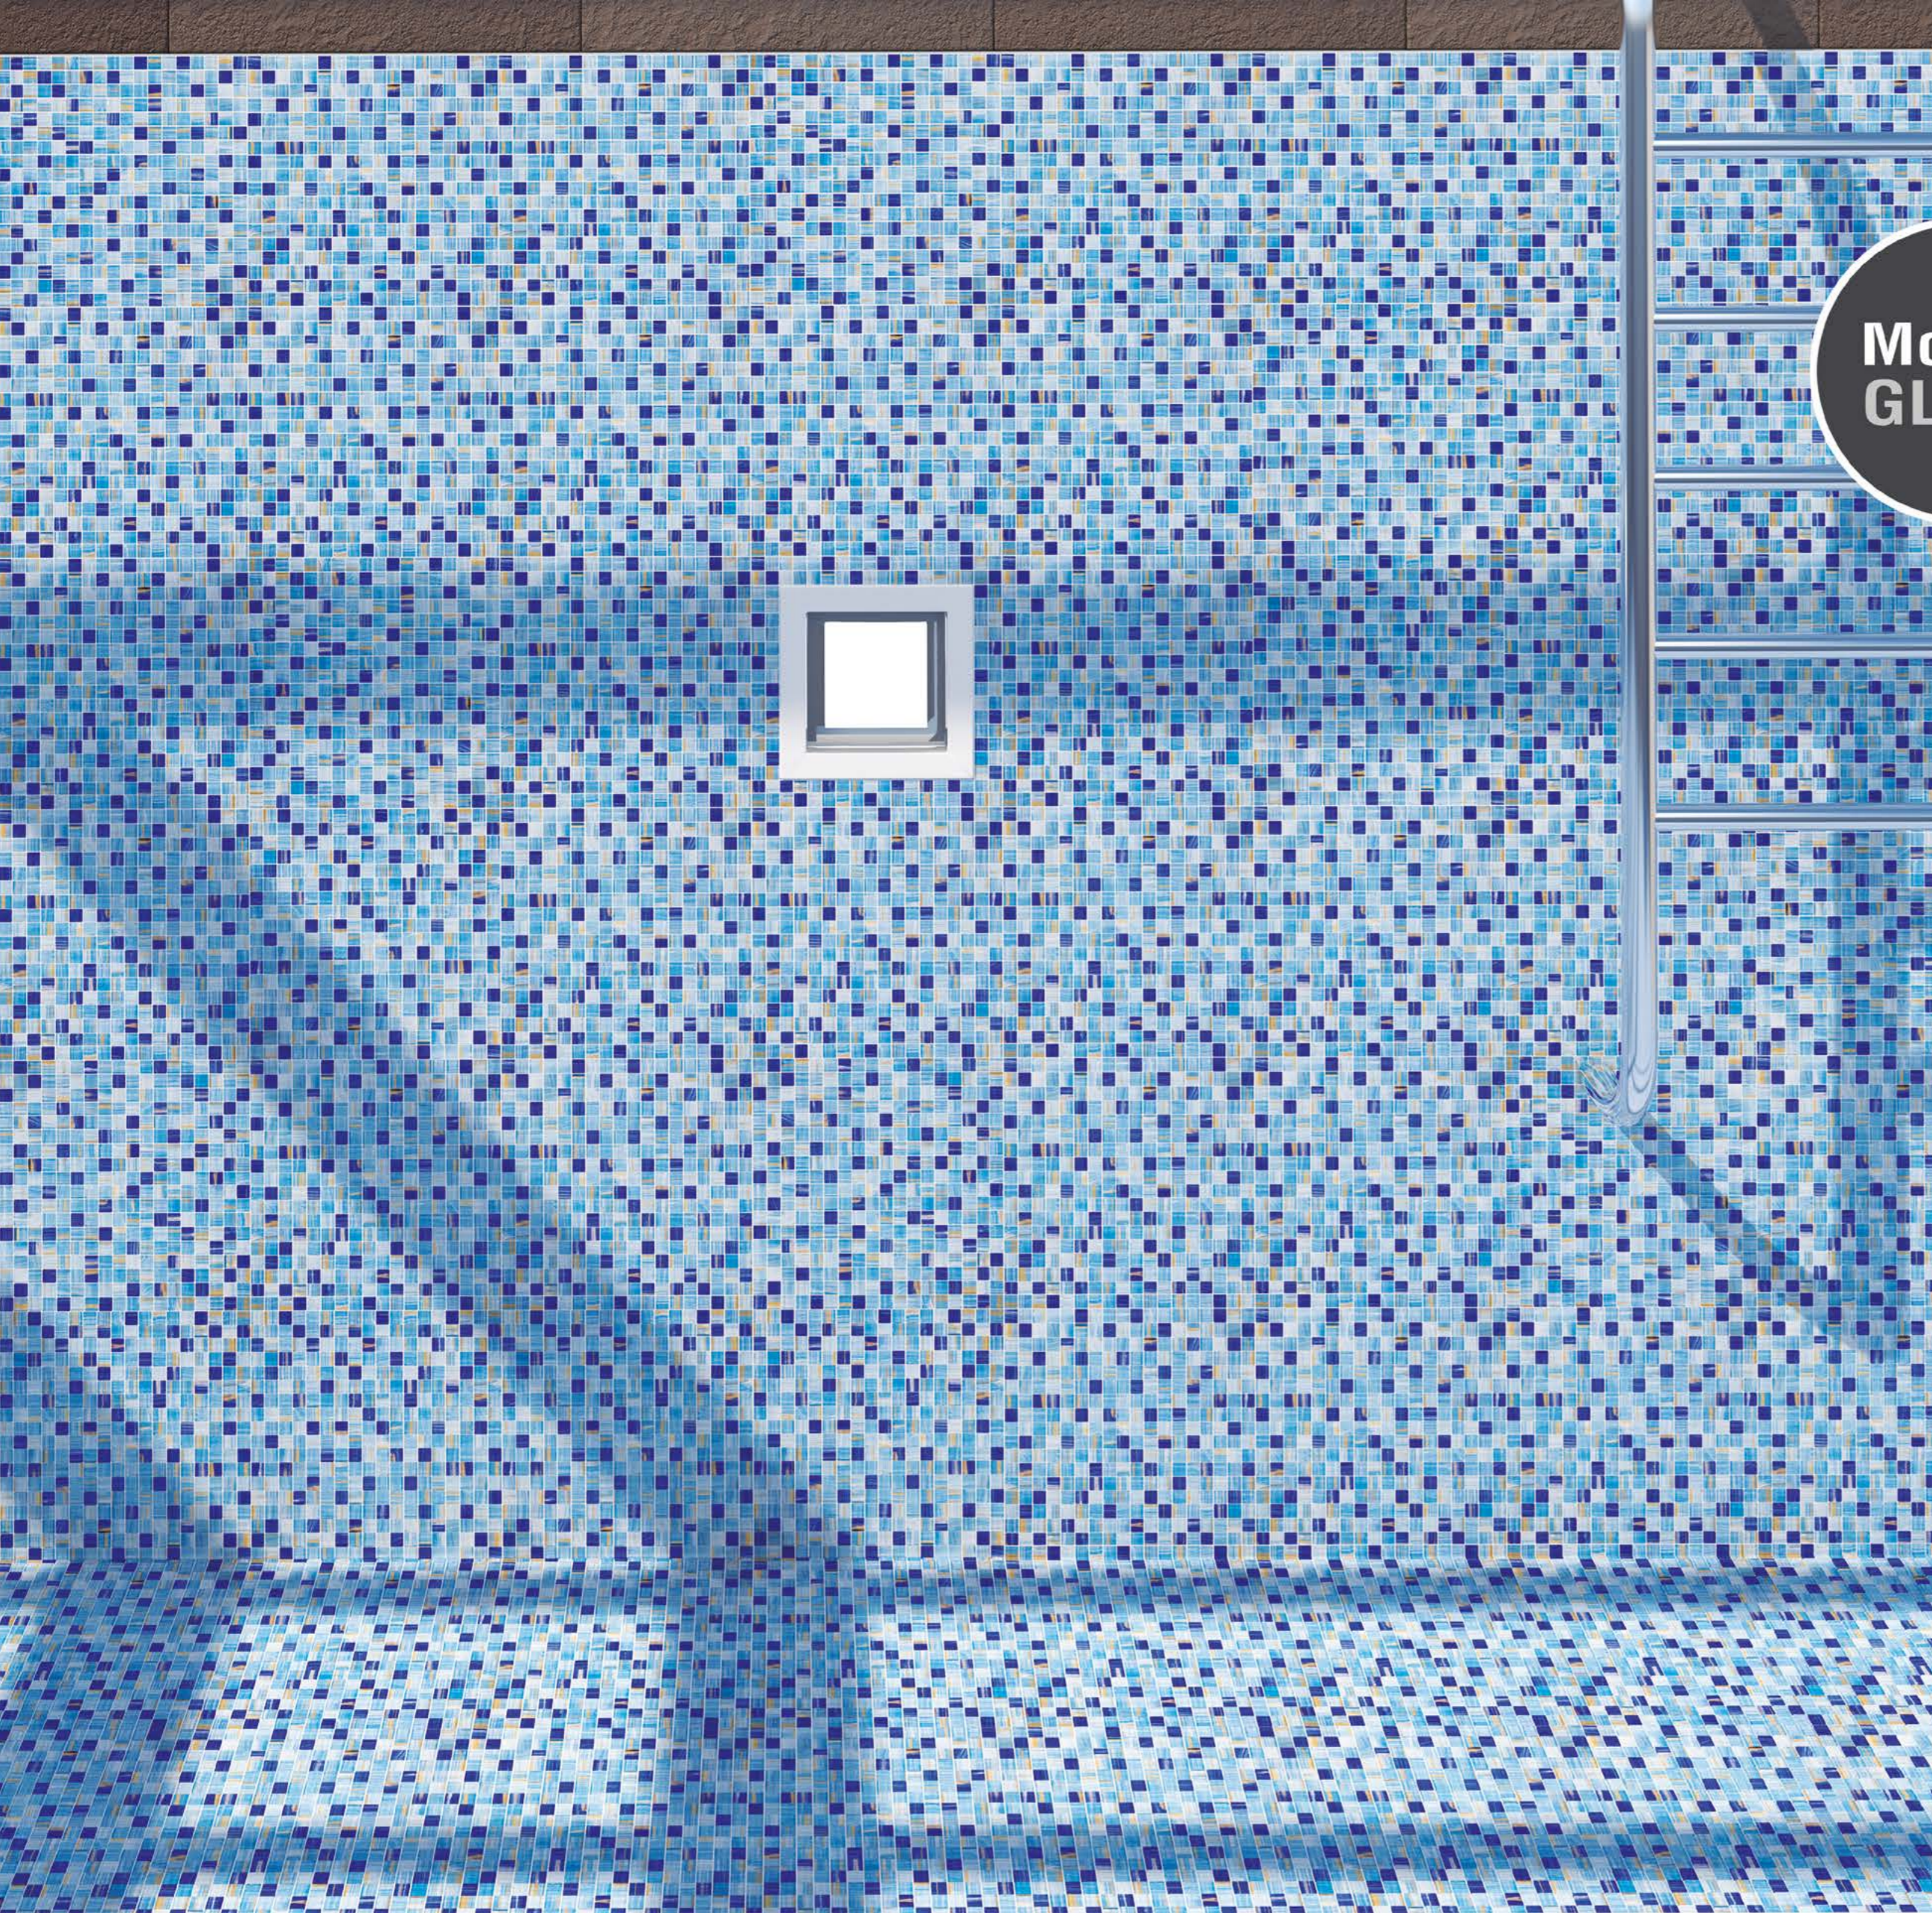

ST24

Size: 15x15MM

Sheet: 300x300MM

Color: Green

**Mosaic
GLASS**

Mosaic Glass

ST22

Size: 15x15MM
Sheet: 300x300MM
Color: Blue