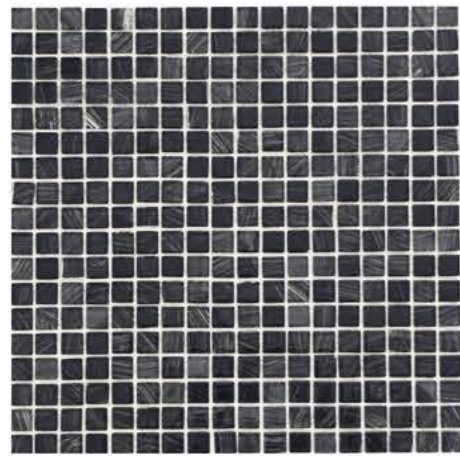

Mosaic
Glass,,

Mosaic GLASS

Mosaic Glass
ST30

Size: 15x15MM
Sheet: 300x300MM
Color: Black

Mosaic Glass
ST31

Size: 25x25MM
Sheet: 300x300MM
Color: Black

25x25 MM

Code: ST31