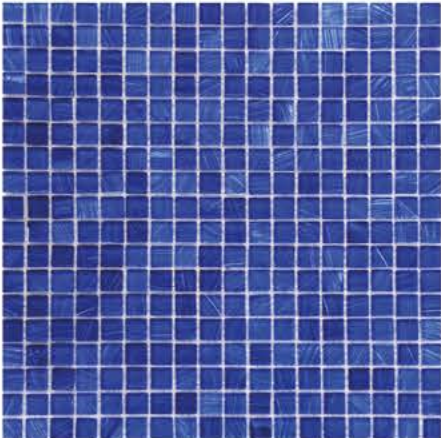

Mosaic Glass
ST35

Size: 15x15MM
Sheet: 300x300MM
Color: Blue