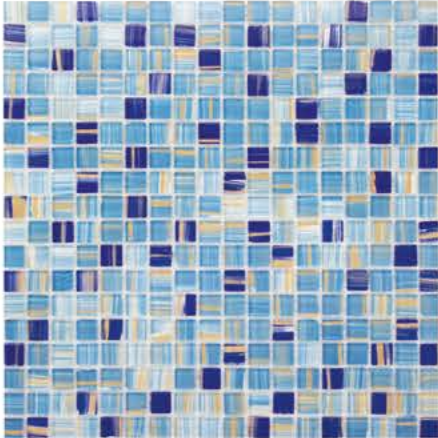

ST24

Size: 15x15MM

Sheet: 300x300MM

Color: Green

**Mosaic
GLASS**

Mosaic Glass

ST22

Size: 15x15MM
Sheet: 300x300MM
Color: Blue