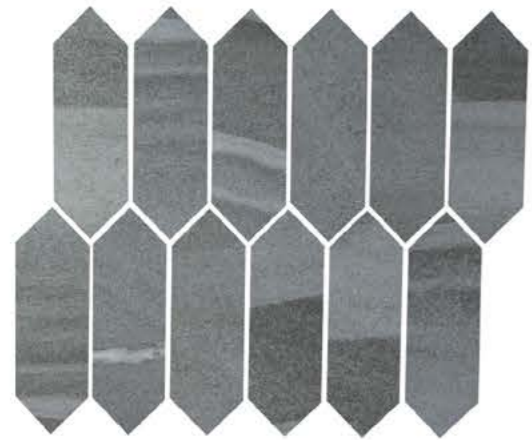

Mosaic Tile

Mosaic Decoration
340x280MM

URUS SCALA
Color: Light & Dark Gray