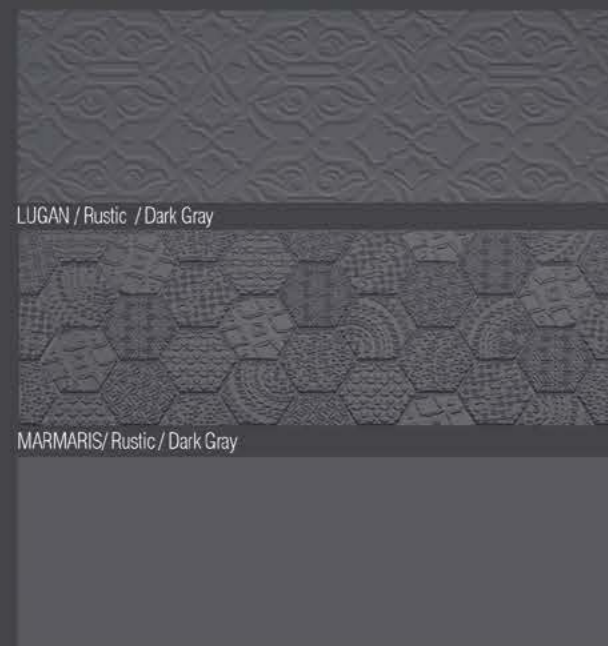

MARMARIS / LUGAN

Wall Tile

327x981 MM

MATT SERIES

Color: White & Gray

Effect : Trans

Faces : 2