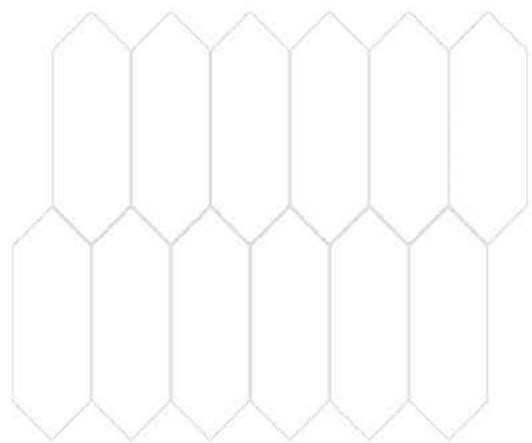

Faces: 8

Mosaic Tile

Mosaic Decoration
266x263MM

MIX SCALA
Color: Light & Dark Gray

Mosaic Tile

Mosaic Decoration
340x280MM

URUS SCALA
Color: Light & Dark Gray

VITRO
Wall Tile