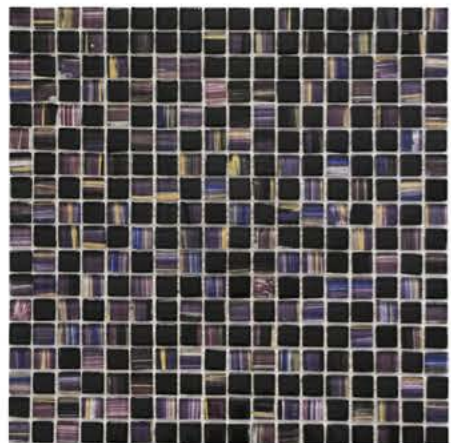

Mosaic GLASS

Mosaic Glass

ST21

Size: 15x15MM

Sheet: 300x300MM

Color: Black

76